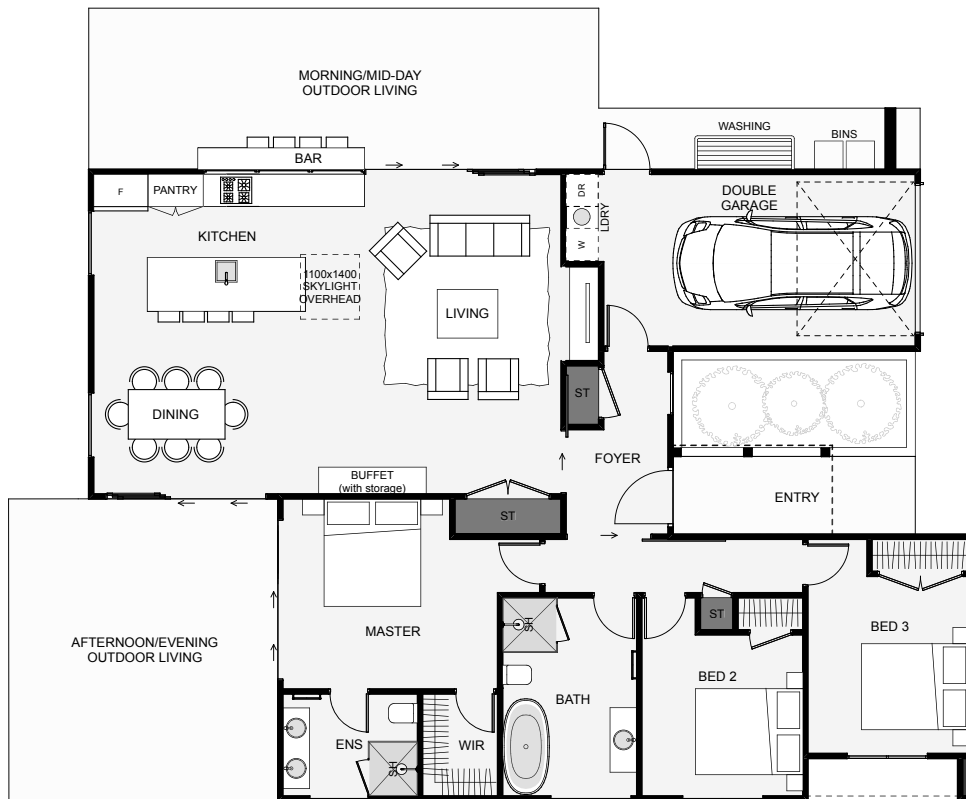

This beautiful board and batten home has all the traditional exterior detailing to give off that timeless homely feel. Inside, the main living is open plan with a high sloping ceiling and an amazing alfresco flow to an outdoor kitchen bar. The bedroom wing can be closed off from the rest of the house for privacy and the garage can extend to a double if needed. If you want a home with a style that will remain relevant for a long time, this will do it!