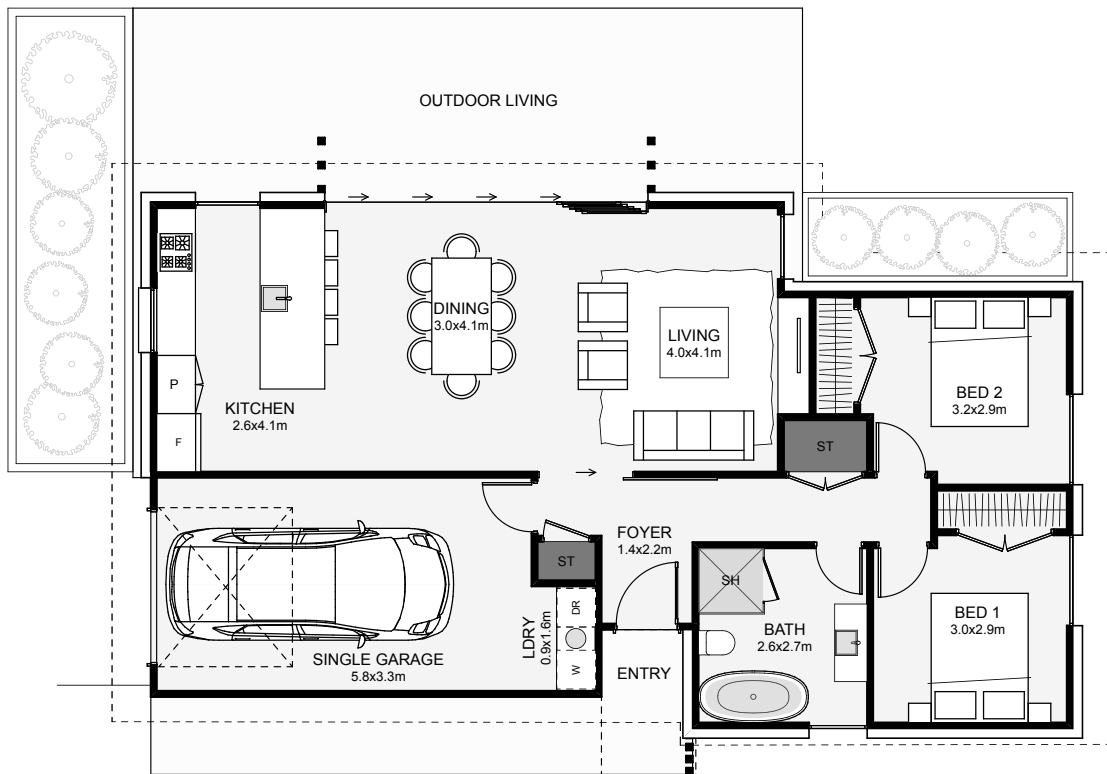

Over the beach, across your lawn or out to your trees, this home will absorb all those views from the kitchen, dining and lounge! The layout inside is simple and effective. The entry is private, the bedrooms are positioned for early sun, the living has an inset area for entertainment or a bookshelf, It's all just waiting for you to build!

Floor Area: 104m²

 1  2  1  1  14.3m  8.1m

Contact us:

Phone: 027 840 2662

Email: brett@oxbuilders.co.nz

www.oxbuilders.co.nz